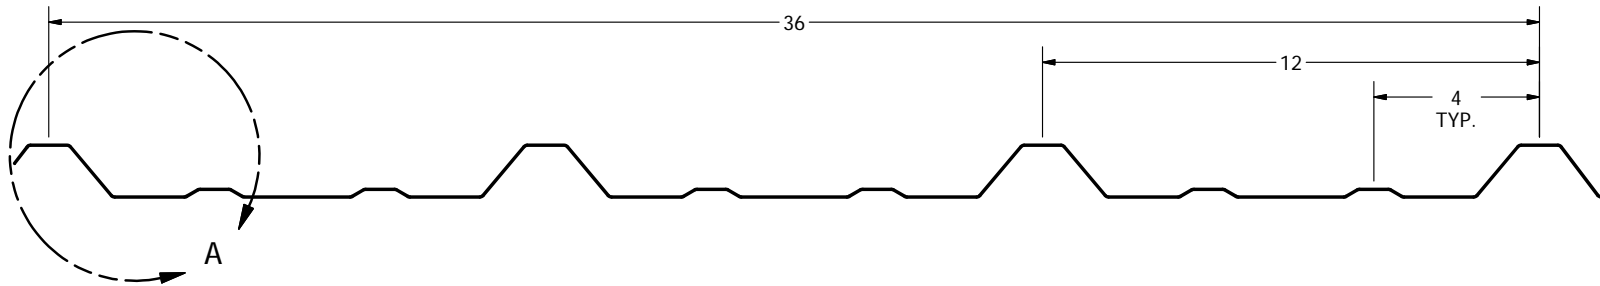

DETAIL A

 2110 Enterprise Blvd. West Sacramento, CA 95691-3428 USA	SCALE	---	TITLE / PART NAME		
	DRAWN	B.GOUGH	PBR Panel (Sales Print)		
	DATE	9/4/2013	PROJECT / PRODUCT LINE		
	CHECKED		PART I.D.	REVISION	SHEET
	DATE		PBR Panel	-	1 OF 1