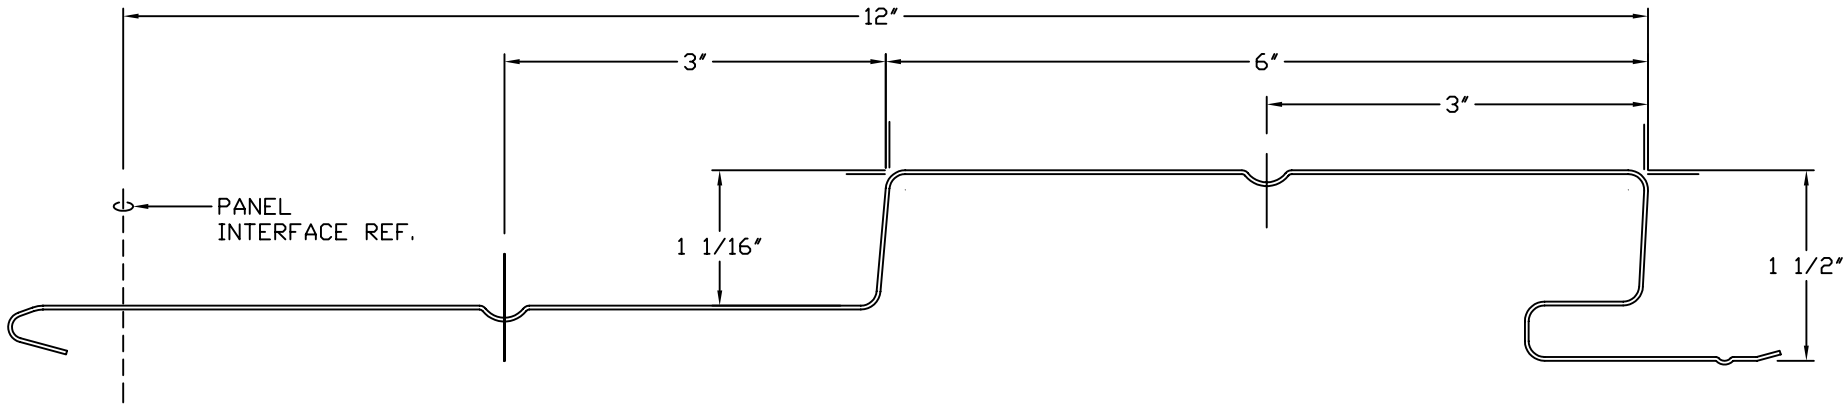

WAVE PATTERN
ONE RIB (ON CENTERLINE)
TWO RIBS (AS SHOWN ON PRINT)
FLAT PANEL
OPTIONS

PRESTIGE
STANDARD PANEL
SALES

NAME	
DATE	
SCALE	
CHECKED	
REVISIONS	BY

SALES
SHEET
1
OF ONE SHEETS

NOTES:

- PRODUCT THICKNESS: 18-24 GA (22 GA SHOWN).
MATERIAL: ZINCALUME, 18-20 GA- 40KSI,
22-24 GA- 50KSI

5 1/2"	11"	1 RIB (CENTERED)	11 UP / 1 DOWN
		2 RIBS (4" SPACING)	
5"	10"	1 RIB (CENTERED)	10 UP / 2 DOWN
		2 RIBS (4" SPACING)	
DIM 'B'	DIM 'A'	FINISH	DESCRIPTION

PRESTIGE
- 11/1 & 10/2 PANELS
SALES

NAME	
DATE	
SCALE	
CHECKED	
REVISIONS	BY

SALES
SHEET
1
OF ONE SHEETS

NOTES:

- PRODUCT THICKNESS: 18-24 GA (22 GA SHOWN).
MATERIAL: ZINCALUME, 18-20 GA- 40KSI, 22-24 GA- 50KSI

WITH RIBS	6 UP/6 DOWN
FLAT	6 UP/6 DOWN
FINISH	DESCRIPTION

PRESTIGE
- 6 UP/6 DOWN PANEL
SALES