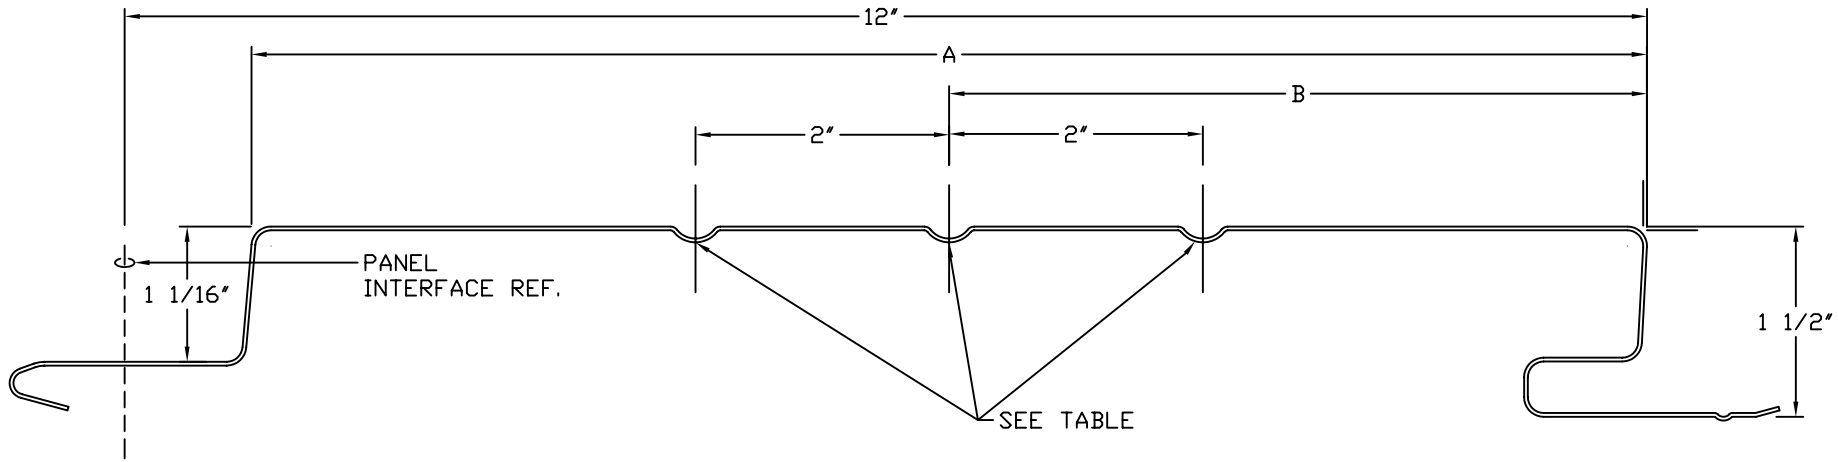

PRESTIGE PANEL

FULL PANEL

11 UP / 1 DOWN

10 UP / 2 DOWN
(SHOWN WITH RIBS)

6 UP / 6 DOWN
(SHOWN WITH RIBS)

WAVE PATTERN

NOTES:

- PRODUCT THICKNESS: 18-24 GA (22 GA SHOWN).
MATERIAL: ZINCALUME, 18-20 GA- 40KSI, 22-24 GA- 50KSI

WAVE PATTERN
ONE RIB (ON CENTERLINE)
TWO RIBS (AS SHOWN ON PRINT)
FLAT PANEL
OPTIONS

PRESTIGE
STANDARD PANEL
SALES

NAME	
DATE	
SCALE	
CHECKED	
REVISIONS	BY

SALES
SHEET
1
OF ONE SHEETS

NOTES:

- PRODUCT THICKNESS: 18-24 GA (22 GA SHOWN).
MATERIAL: ZINCALUME, 18-20 GA- 40KSI,
22-24 GA- 50KSI

5 1/2"	11"	1 RIB (CENTERED)	11 UP / 1 DOWN
		2 RIBS (4" SPACING)	
5"	10"	1 RIB (CENTERED)	10 UP / 2 DOWN
		2 RIBS (4" SPACING)	
DIM 'B'	DIM 'A'	FINISH	DESCRIPTION

PRESTIGE
- 11/1 & 10/2 PANELS
SALES

NAME	
DATE	
SCALE	
CHECKED	
REVISIONS	BY

SALES
SHEET
1
OF ONE SHEETS

NOTES:

- PRODUCT THICKNESS: 18-24 GA (22 GA SHOWN).
MATERIAL: ZINCALUME, 18-20 GA- 40KSI, 22-24 GA- 50KSI

WITH RIBS	6 UP/6 DOWN
FLAT	6 UP/6 DOWN
FINISH	DESCRIPTION

PRESTIGE
- 6 UP/6 DOWN PANEL
SALES