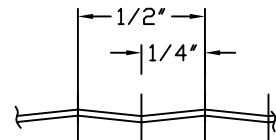

PRESTIGE PANEL

FULL PANEL

11 UP / 1 DOWN

10 UP / 2 DOWN
(SHOWN WITH RIBS)

6 UP / 6 DOWN
(SHOWN WITH RIBS)

WAVE PATTERN

NOTES:

- PRODUCT THICKNESS: 18-24 GA (22 GA SHOWN).
MATERIAL: ZINCALUME, 18-20 GA- 40KSI, 22-24 GA- 50KSI

WAVE PATTERN
ONE RIB (ON CENTERLINE)
TWO RIBS (AS SHOWN ON PRINT)
FLAT PANEL
OPTIONS

PRESTIGE
STANDARD PANEL
SALES

NAME	
DATE	
SCALE	
CHECKED	
REVISIONS	BY

SALES
SHEET
1
OF ONE SHEETS

NOTES:

- PRODUCT THICKNESS: 18-24 GA (22 GA SHOWN).
MATERIAL: ZINCALUME, 18-20 GA- 40KSI,
22-24 GA- 50KSI

5 1/2"	11"	1 RIB (CENTERED)	11 UP / 1 DOWN
		2 RIBS (4" SPACING)	
5"	10"	1 RIB (CENTERED)	10 UP / 2 DOWN
		2 RIBS (4" SPACING)	
DIM 'B'	DIM 'A'	FINISH	DESCRIPTION

PRESTIGE
- 11/1 & 10/2 PANELS
SALES

NAME	
DATE	
SCALE	
CHECKED	
REVISIONS	BY