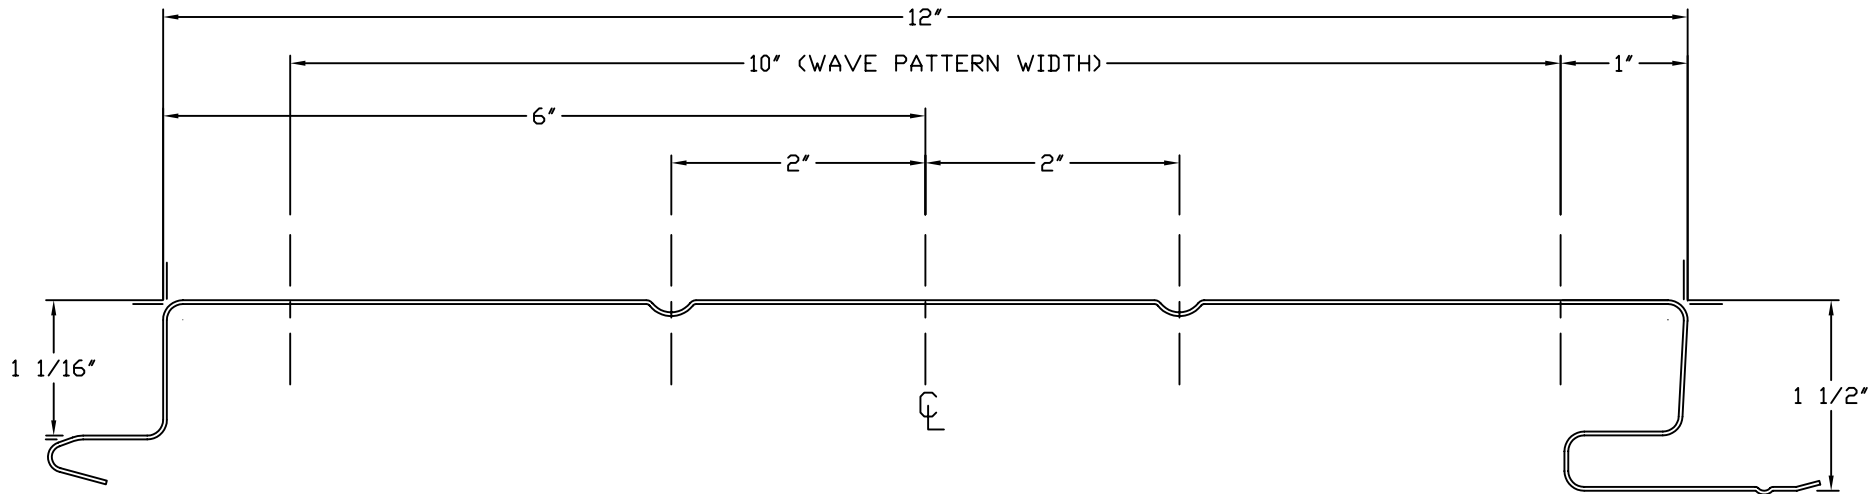

PRESTIGE PANEL

FULL PANEL

11 UP / 1 DOWN

10 UP / 2 DOWN
(SHOWN WITH RIBS)

6 UP / 6 DOWN
(SHOWN WITH RIBS)

WAVE PATTERN

NOTES:

- PRODUCT THICKNESS: 18-24 GA (22 GA SHOWN).
MATERIAL: ZINCALUME, 18-20 GA- 40KSI, 22-24 GA- 50KSI

WAVE PATTERN
ONE RIB (ON CENTERLINE)
TWO RIBS (AS SHOWN ON PRINT)
FLAT PANEL
OPTIONS

PRESTIGE
STANDARD PANEL
SALES

NAME	
DATE	
SCALE	
CHECKED	
REVISIONS	BY

SALES
SHEET
1
OF ONE SHEETS

NOTES:

- PRODUCT THICKNESS: 18-24 GA (22 GA SHOWN).
MATERIAL: ZINCALUME, 18-20 GA- 40KSI,
22-24 GA- 50KSI

5 1/2"	11"	1 RIB (CENTERED)	11 UP / 1 DOWN
		2 RIBS (4" SPACING)	
5"	10"	1 RIB (CENTERED)	10 UP / 2 DOWN
		2 RIBS (4" SPACING)	
DIM 'B'	DIM 'A'	FINISH	DESCRIPTION

PRESTIGE
- 11/1 & 10/2 PANELS
SALES

NAME	
DATE	
SCALE	
CHECKED	
REVISIONS	BY

SALES
SHEET
1
OF ONE SHEETS

NOTES:

- PRODUCT THICKNESS: 18-24 GA (22 GA SHOWN).
MATERIAL: ZINCALUME, 18-20 GA- 40KSI, 22-24 GA- 50KSI

WITH RIBS	6 UP/6 DOWN
FLAT	6 UP/6 DOWN
FINISH	DESCRIPTION

PRESTIGE
- 6 UP/6 DOWN PANEL
SALES