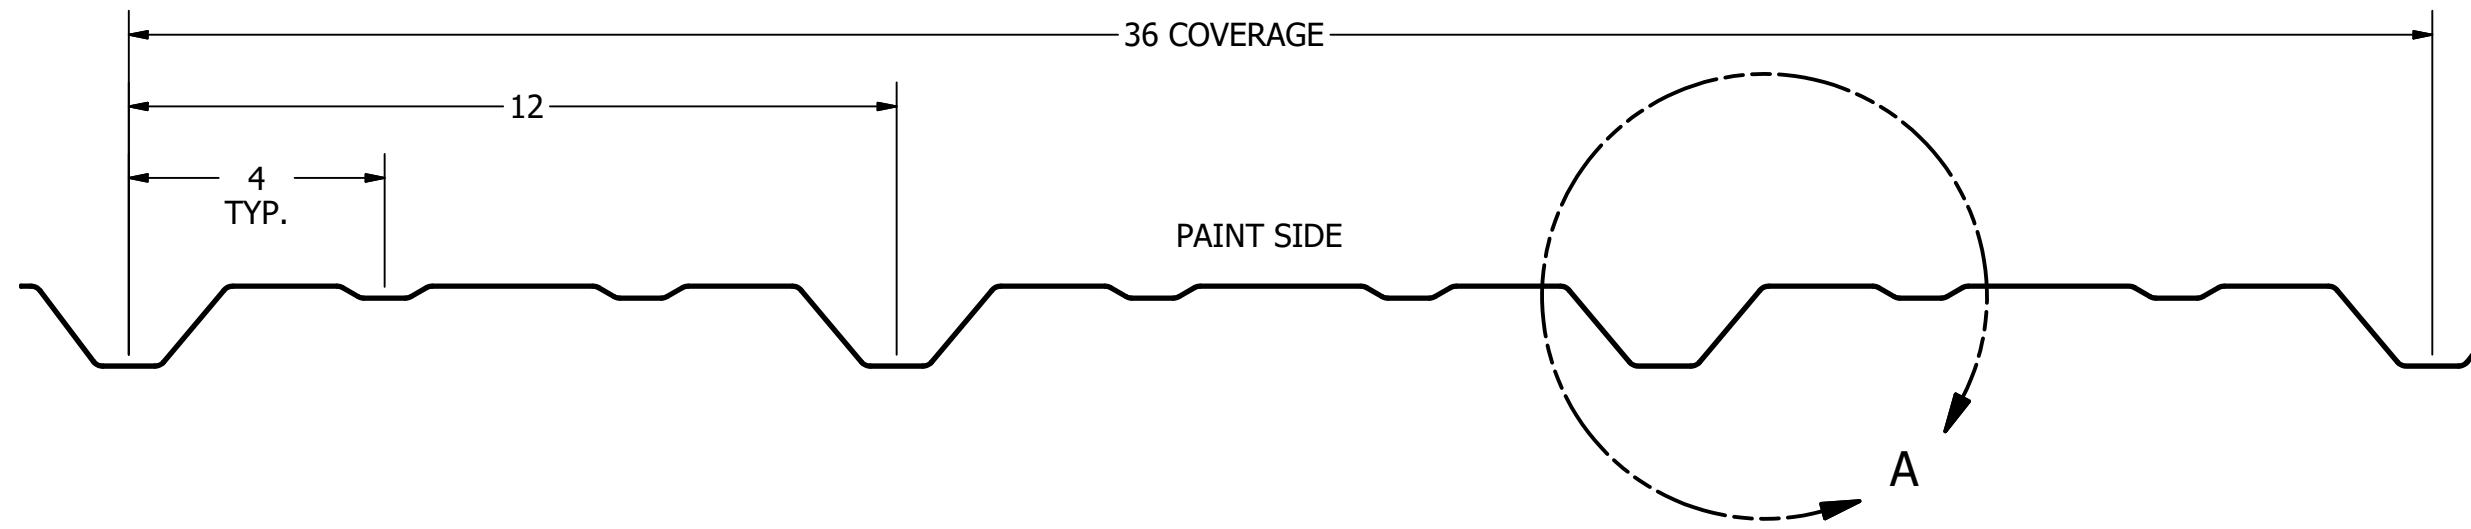

DETAIL A

 <p>2110 Enterprise Blvd. West Sacramento, CA 95691-3428 USA</p>	SCALE	---		
	DRAWN	BMG		
	DATE	7/20/2020		
	CHECKED			
	DATE			
TITLE / PART NAME		Reversed PBR Panel (Sales Print)		
PROJECT / PRODUCT LINE				
PART I.D.	REVISION	SHEET		
Reversed PBR Panel	-	1 OF 1		