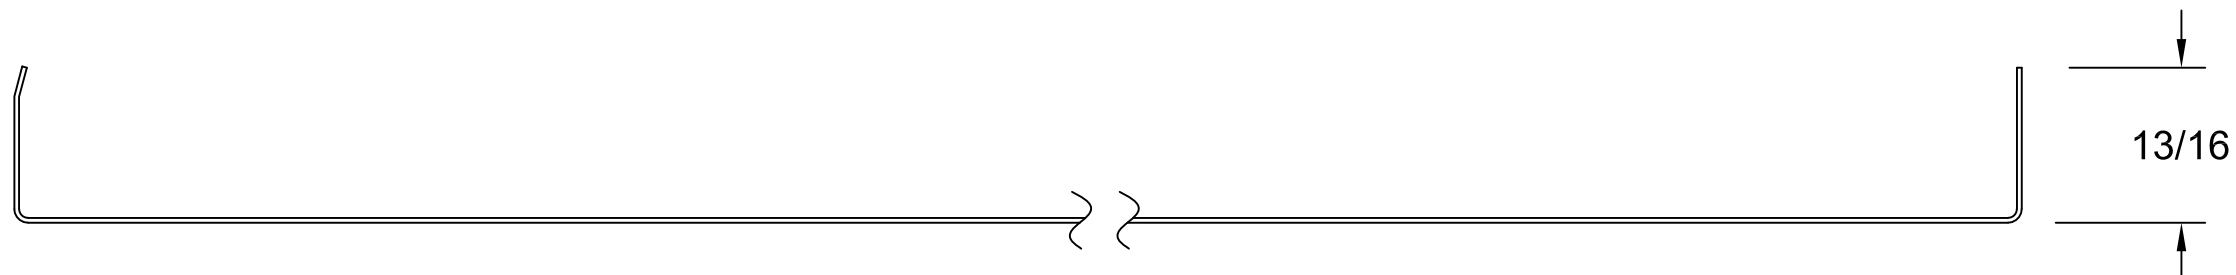

INSTALLED VIEW - W/ NARROW BATTEN

SELECT SEAM

PRODUCT: SELECT SEAM NARROW BATTEN  
FOR:

NAME:		
DATE: 9/9/22		
SCALE: NTS		
CHECKED: ---		
REV	DATE	BY
1	9/9/22	BG

DWG: SALES PRINT  
SHEET: 1 OF 1

NOTE: DIMENSIONS APPROXIMATE