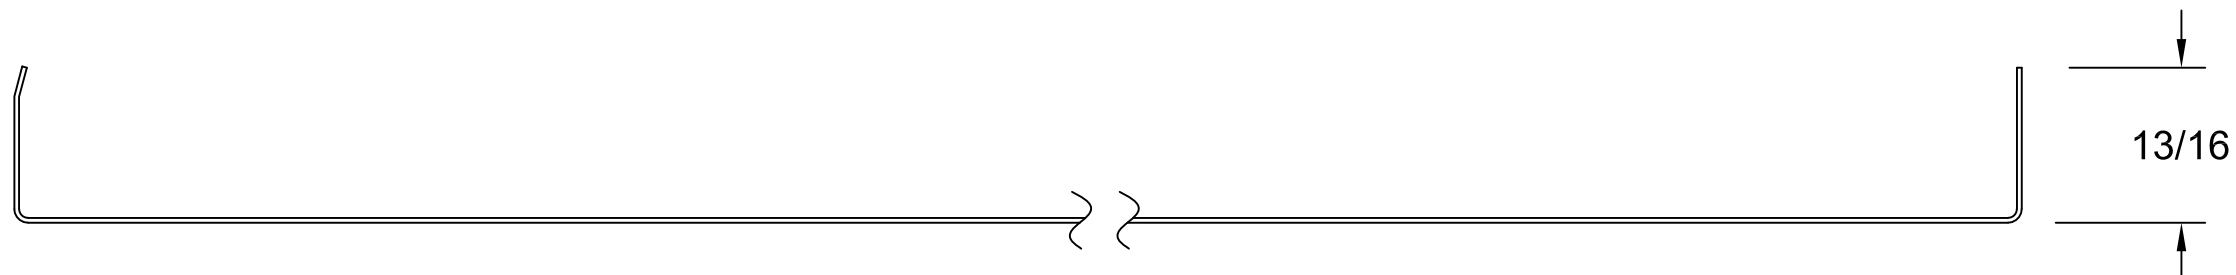

INSTALLED VIEW - W/ NARROW BATTEN

SELECT SEAM

PRODUCT: **SELECT SEAM NARROW BATTEN**
FOR:

NAME:		
DATE: 9/9/22		
SCALE: NTS		
CHECKED: ---		
REV	DATE	BY
1	9/9/22	BG

DWG: SALES PRINT
SHEET: **1 OF 1**

NOTE: DIMENSIONS APPROXIMATE