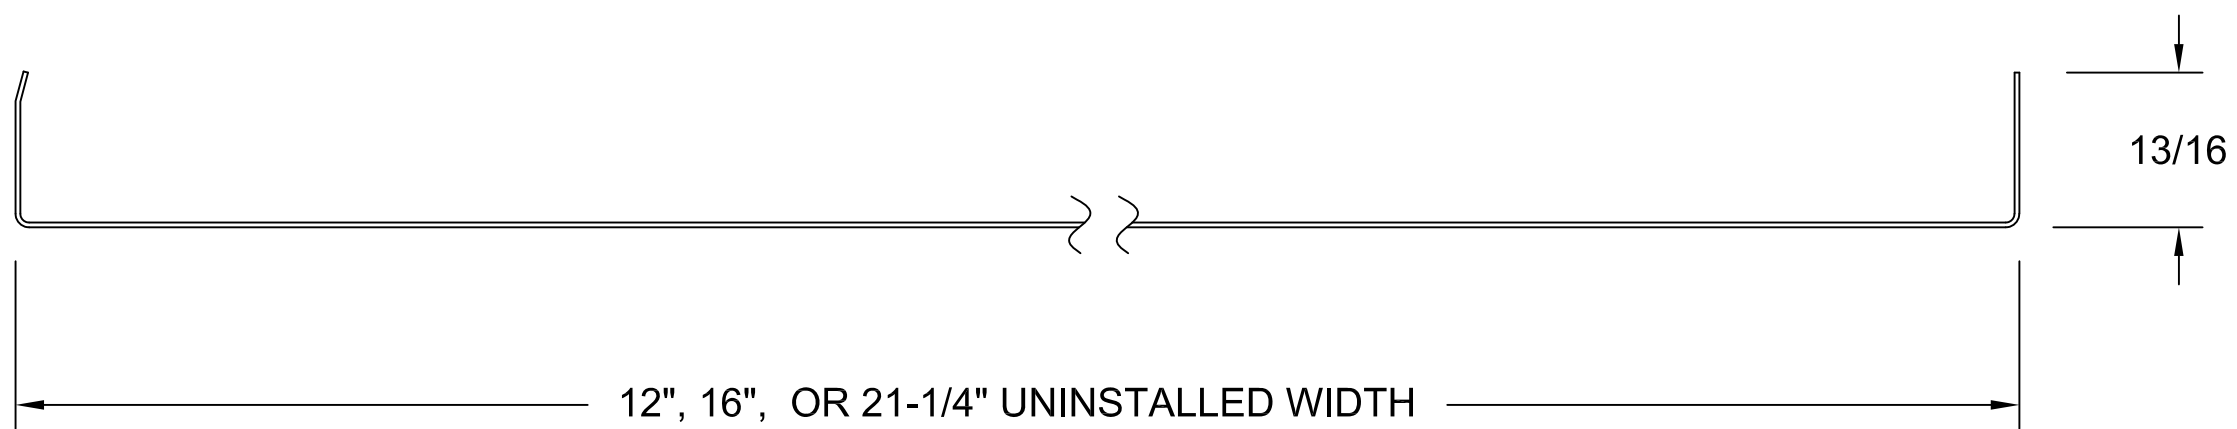

INSTALLED VIEW - W/ WIDE BATTEN

SELECT SEAM

PRODUCT: SELECT SEAM WIDE BATTEN
FOR:

NAME:		
DATE: 9/9/22		
SCALE: NTS		
CHECKED: ---		
REV	DATE	BY
1	9/9/22	BG

DWG: SALES PRINT
SHEET: 1 OF 1